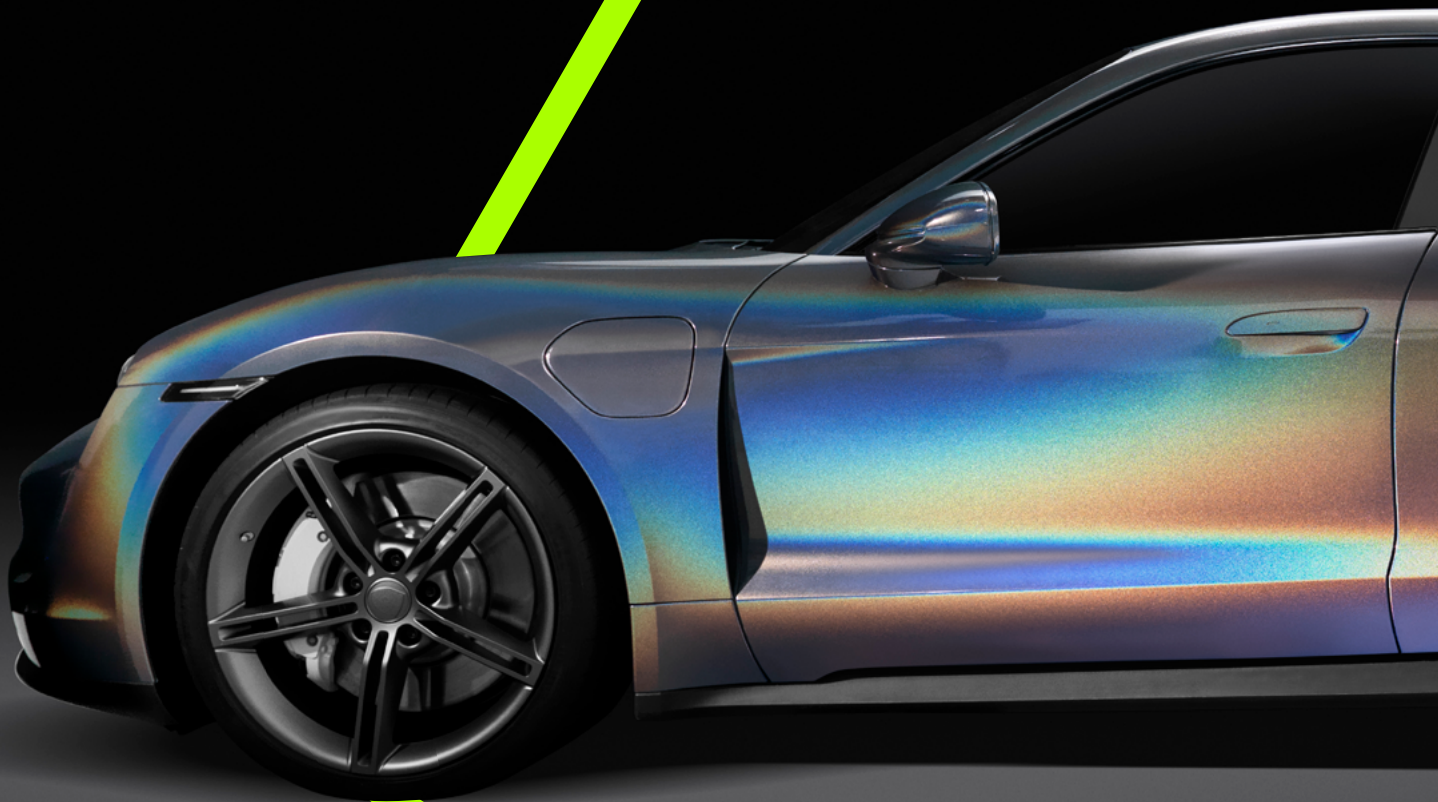

Featured:
Pride Prismatic Grey
SW900-789-M

Introducing The Power of Light

The new Summer 2022 Supreme Wrapping™ Film colour collection featuring Gloss Metallic and ColorFlow™ films infused with a shimmer effect. Experience how light reveals hidden gradients with a mesmerizing sparkle.

Leading in style

The Power of Light series adds to our extensive portfolio of over 150 options, reflecting the latest automotive colour trends. The portfolio includes finishes to meet a wide range of desired looks and custom effects including gloss, satin, matte, metallic, chrome, extreme textures and special effects.