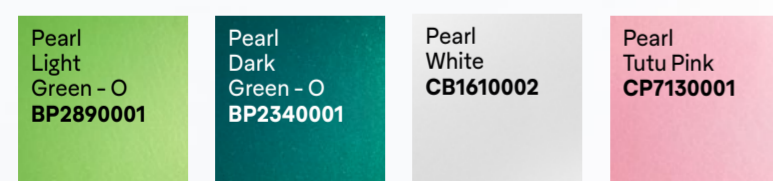

Avery Dennison Supreme Wrapping Film™

Gloss

Gloss Metallic

Matte

Satin

Matte Metallic

Satin Metallic

ColorFlow™ Satin

ColorFlow™ Gloss

Diamond

Extreme Texture

Rugged

Pearl

SupercarBlondie *sl*

Gloss Pearl

*The colours shown are digitally reproduced for printing purposes and are not 100% accurate. For an actual production colour, please contact your Avery Dennison sales representative. *EU: These colours are only available in Europe.