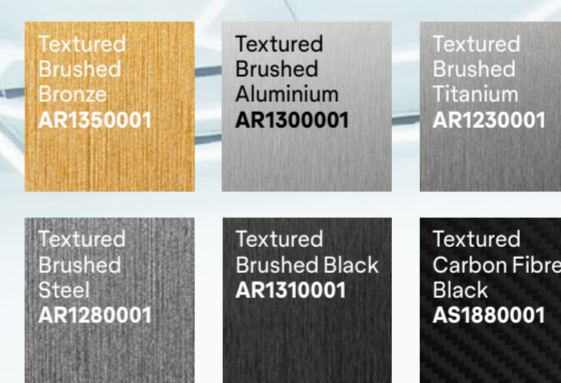

Avery Dennison Supreme Wrapping Film™

Gloss

Gloss Metallic

Matte

Satin

Matte Metallic

Satin Metallic

ColorFlow™ Satin

ColorFlow™ Gloss

Diamond

Extreme Texture

Rugged

Pearl

SupercarBlondie *sl*

Gloss Pearl

*The colours shown are digitally reproduced for printing purposes and are not 100% accurate. For an actual production colour, please contact your Avery Dennison sales representative. *EU: These colours are only available in Europe.