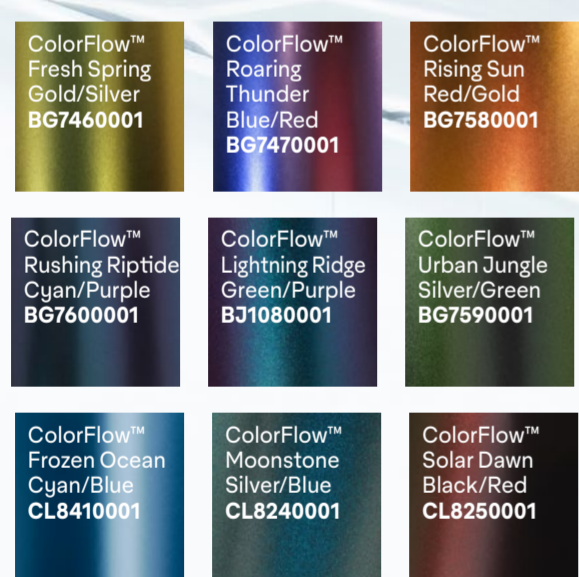

Avery Dennison Supreme Wrapping Film™

Gloss

Gloss Metallic

Matte

Satin

Matte Metallic

Satin Metallic

ColorFlow™ Satin

ColorFlow™ Gloss

Diamond

Extreme Texture

Rugged

Pearl

SupercarBlondie *sl*

Gloss Pearl

*The colours shown are digitally reproduced for printing purposes and are not 100% accurate. For an actual production colour, please contact your Avery Dennison sales representative. *EU: These colours are only available in Europe.