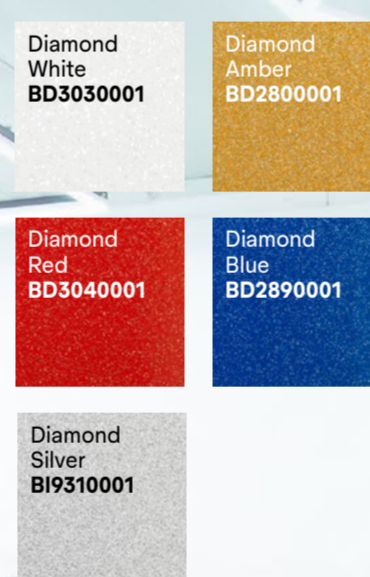

Avery Dennison Supreme Wrapping Film™

Gloss

Gloss Metallic

Matte

Satin

Matte Metallic

Satin Metallic

ColorFlow™ Satin

ColorFlow™ Gloss

Diamond

Extreme Texture

Rugged

Pearl

SupercarBlondie *sl*

Gloss Pearl

*The colours shown are digitally reproduced for printing purposes and are not 100% accurate. For an actual production colour, please contact your Avery Dennison sales representative. *EU: These colours are only available in Europe.