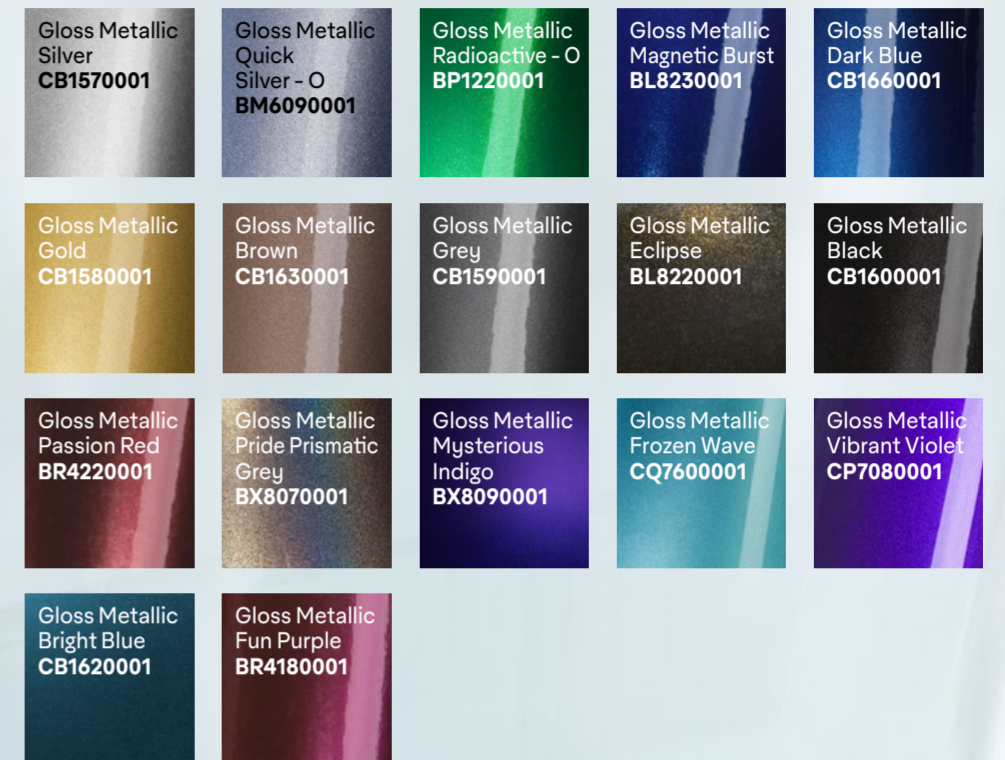

Avery Dennison Supreme Wrapping Film™

Gloss

Gloss Metallic

Matte

Satin

Matte Metallic

Satin Metallic

ColorFlow™ Satin

ColorFlow™ Gloss

Diamond

Extreme Texture

Rugged

Pearl

SupercarBlondie *sl*

Gloss Pearl

*The colours shown are digitally reproduced for printing purposes and are not 100% accurate. For an actual production colour, please contact your Avery Dennison sales representative. *EU: These colours are only available in Europe.