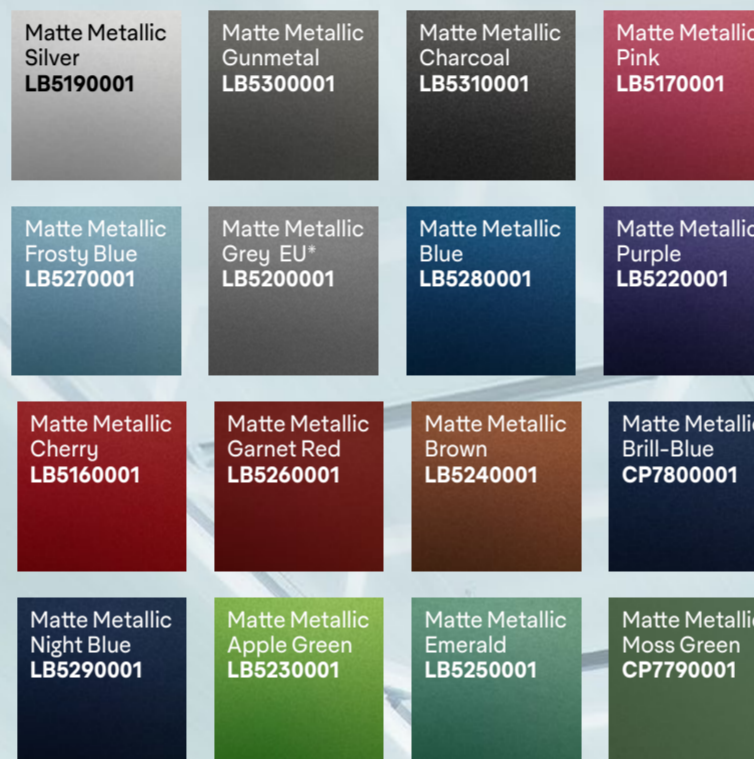

Avery Dennison Supreme Wrapping Film™

Gloss

Gloss Metallic

Matte

Satin

Matte Metallic

Satin Metallic

ColorFlow™ Satin

ColorFlow™ Gloss

Diamond

Extreme Texture

Rugged

Pearl

SupercarBlondie *sl*

Gloss Pearl

*The colours shown are digitally reproduced for printing purposes and are not 100% accurate. For an actual production colour, please contact your Avery Dennison sales representative. *EU: These colours are only available in Europe.