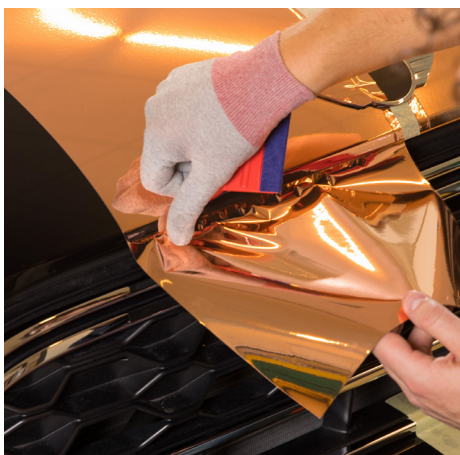

## Create a real chrome effect with fast and easy application.

Now in a wider size, Conform Chrome Series is quick and easy to apply. Bring your design to the next level with sharp, eye-popping chrome accents and details. And three new colours! Striking Accents. Premium look. Immediate impact.