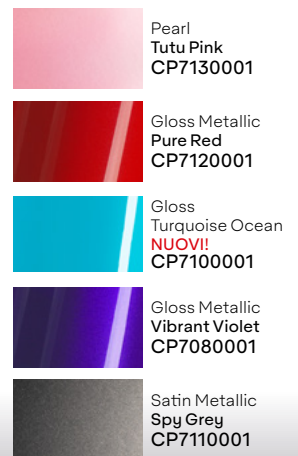

Yiannimize series

* I colori mostrati sono riprodotti in digitale per la stampa e non sono attendibili al 100%. Per il reale colore di produzione, vi invitiamo a contattare il vostro rappresentante vendite Avery Dennison.

* EU: Esclusivo solo per l'Europa!

Per ulteriori informazioni contattate il vostro rappresentante vendite o visitate il sito Web di Avery Dennison: graphics.averydennison.it/swf

LIBERATORIA - Tutte le dichiarazioni, le informazioni e le raccomandazioni tecniche di Avery Dennison sono basate su test considerati affidabili, ma non costituiscono alcuna garanzia. Tutti i prodotti Avery Dennison sono venduti sottintendendo che l'acquirente abbia stabilito in maniera indipendente l'adeguatezza di tali prodotti ai suoi scopi. Tutti i prodotti di Avery Dennison sono venduti in conformità con i termini e le condizioni di vendita generali di Avery Dennison, per i quali si rimanda alla pagina <http://terms.europe.averydennison.com>

©2025 Avery Dennison Corporation. Tutti i diritti riservati. Avery Dennison e tutti gli altri marchi Avery Dennison, la presente pubblicazione, i relativi contenuti, i nomi dei prodotti e i rispettivi codici sono di proprietà di Avery Dennison Corporation. Tutti gli altri marchi e nomi di prodotti sono marchi di fabbrica che appartengono ai rispettivi proprietari. La presente pubblicazione non può essere utilizzata, copiata o riprodotta in tutto o in parte per scopi diversi dal marketing di Avery Dennison.

Scansione per maggiori informazioni