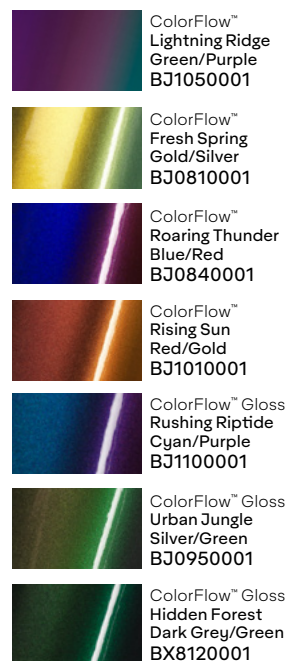

Satin Metallic

	Satin Metallic Dove Grey EU* BJ0820001
	Satin Metallic Light Brown EU* BJ0860001
	Satin Metallic Hans Brown EU* BJ0880001
	Satin Metallic Light Grey EU* BJ0890001
	Satin Metallic Graphite EU* BJ1030003
	Satin Metallic Dark Blue EU* BJ0850003
	Satin Metallic Gray Blue EU* BJ0940001
	Satin Metallic Dark Basalt BP1090001
	Satin Metallic Energetic Yellow BR9670001
	Satin Metallic Stunning Orange BS9830001
	Satin Metallic Cool Teal BT1800001
	Satin Metallic Lively Green BT1790001

	Matte Metallic Blue LB5280001
---	----------------------------------

	Matte Metallic Purple LB5220001
---	------------------------------------

	Matte Metallic Night Blue LB5290001
---	--

	Matte Metallic Brilliant Blue CP7800001
---	--

	Matte Dark Grey LB5360001
---	------------------------------

	Matte Black LA8300001
---	--------------------------

	Matte Blue EU* LB5340001
---	-----------------------------

	Matte Olive Green LB5350001
---	--------------------------------

Extreme Texture

Diamond

Gloss Metallic

ColorFlow™ Satin

ColorFlow™ Gloss

Pearl

Gloss Pearl

Rugged