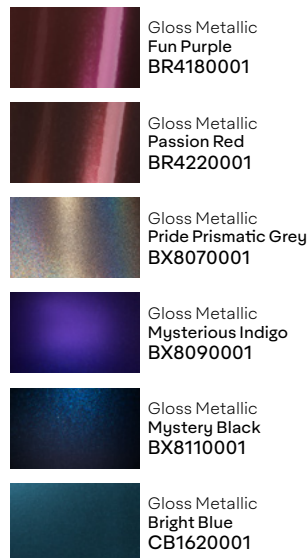

	Matte Metallic Blue LB5280001
---	----------------------------------

	Matte Metallic Purple LB5220001
---	------------------------------------

	Matte Metallic Night Blue LB5290001
---	--

	Matte Metallic Brilliant Blue CP7800001
---	--

	Matte Metallic Moss Green CP7790001
---	--

Matte

	Matte White LB5320001
---	--------------------------

	Matte Orange LB5180001
---	---------------------------

	Matte Khaki Green LB5330001
---	--------------------------------

	Matte Dark Grey LB5360001
---	------------------------------

	Matte Black LA8300001
---	--------------------------

	Matte Blue EU* LB5340001
---	-----------------------------

	Matte Olive Green LB5350001
---	--------------------------------

Extreme Texture

Diamond

Gloss Metallic

ColorFlow™ Satin

ColorFlow™ Gloss

Pearl

Gloss Pearl

Rugged